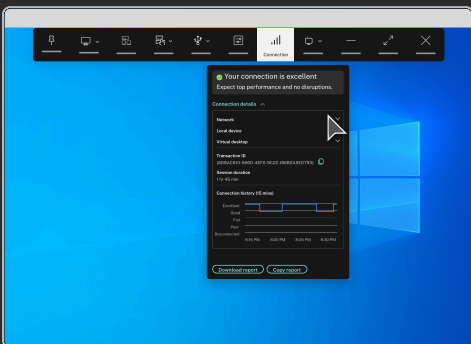

Experience a redesigned desktop toolbar with a new look and feel

Toolbar flexibility

The new toolbar is movable and adjustable to meet end user's preferences

Connection strength indicator

A connection status indicator helps end users troubleshoot their virtual desktop connections by giving them actionable recommendations depending on the specific issue

Multi - Monitor configuration

End users with multiple displays can easily customize their display preferences and monitor layout using the toolbar's multi-monitor icon

[Download Citrix Workspace app 2503](#), or for more information, see the [Citrix Workspace documentation](#)