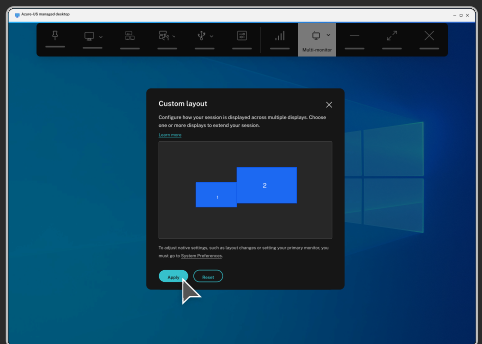

Experience a redesigned desktop toolbar with a new look and feel

Toolbar flexibility

The new toolbar is movable and adjustable to meet end user's preferences

Connection strength indicator

A connection status indicator helps end users troubleshoot their virtual desktop connections by giving them actionable recommendations depending on the specific issue

Multi - Monitor configuration

End users with multiple displays can easily customize their display preferences and monitor layout using the toolbar's multi-monitor icon

[Download Citrix Workspace app 2503](#), or for more information, see the [Citrix Workspace documentation](#)